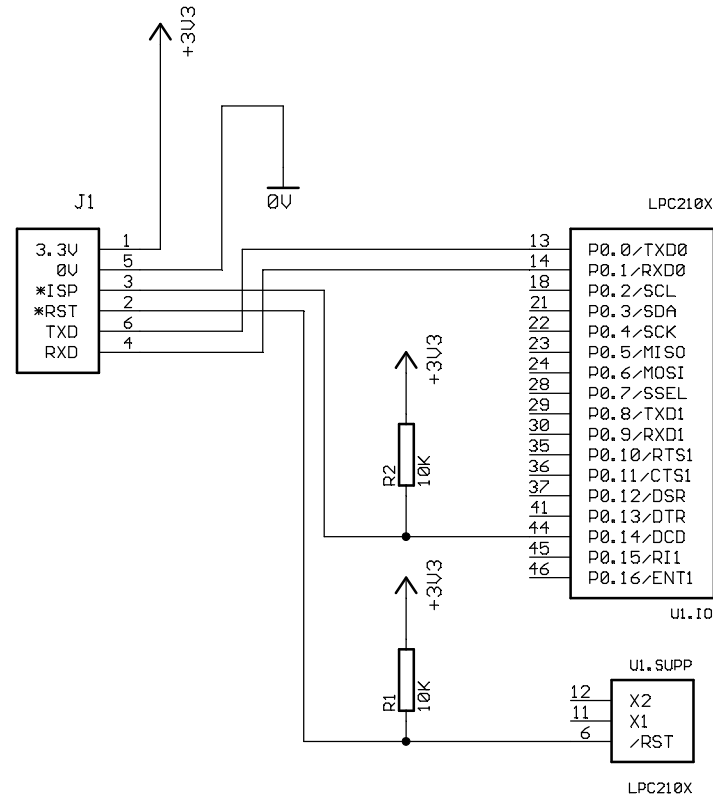

LPC2104/LPC2105/LPC2106 Standard Serial ISP Connections

Note: Only electrically active connector pins shown.

Note: Only ISP connections shown.

<http://www.aeolusdevelopment.com/>
 Copyright 2004, Aeolus Development

 Aeolus Development	
TITLE:	
FILE: ISP_LPC210X	
Document Number:	REV: C
Date: 6/09/2004 11:04:04a	Sheet: 1/1